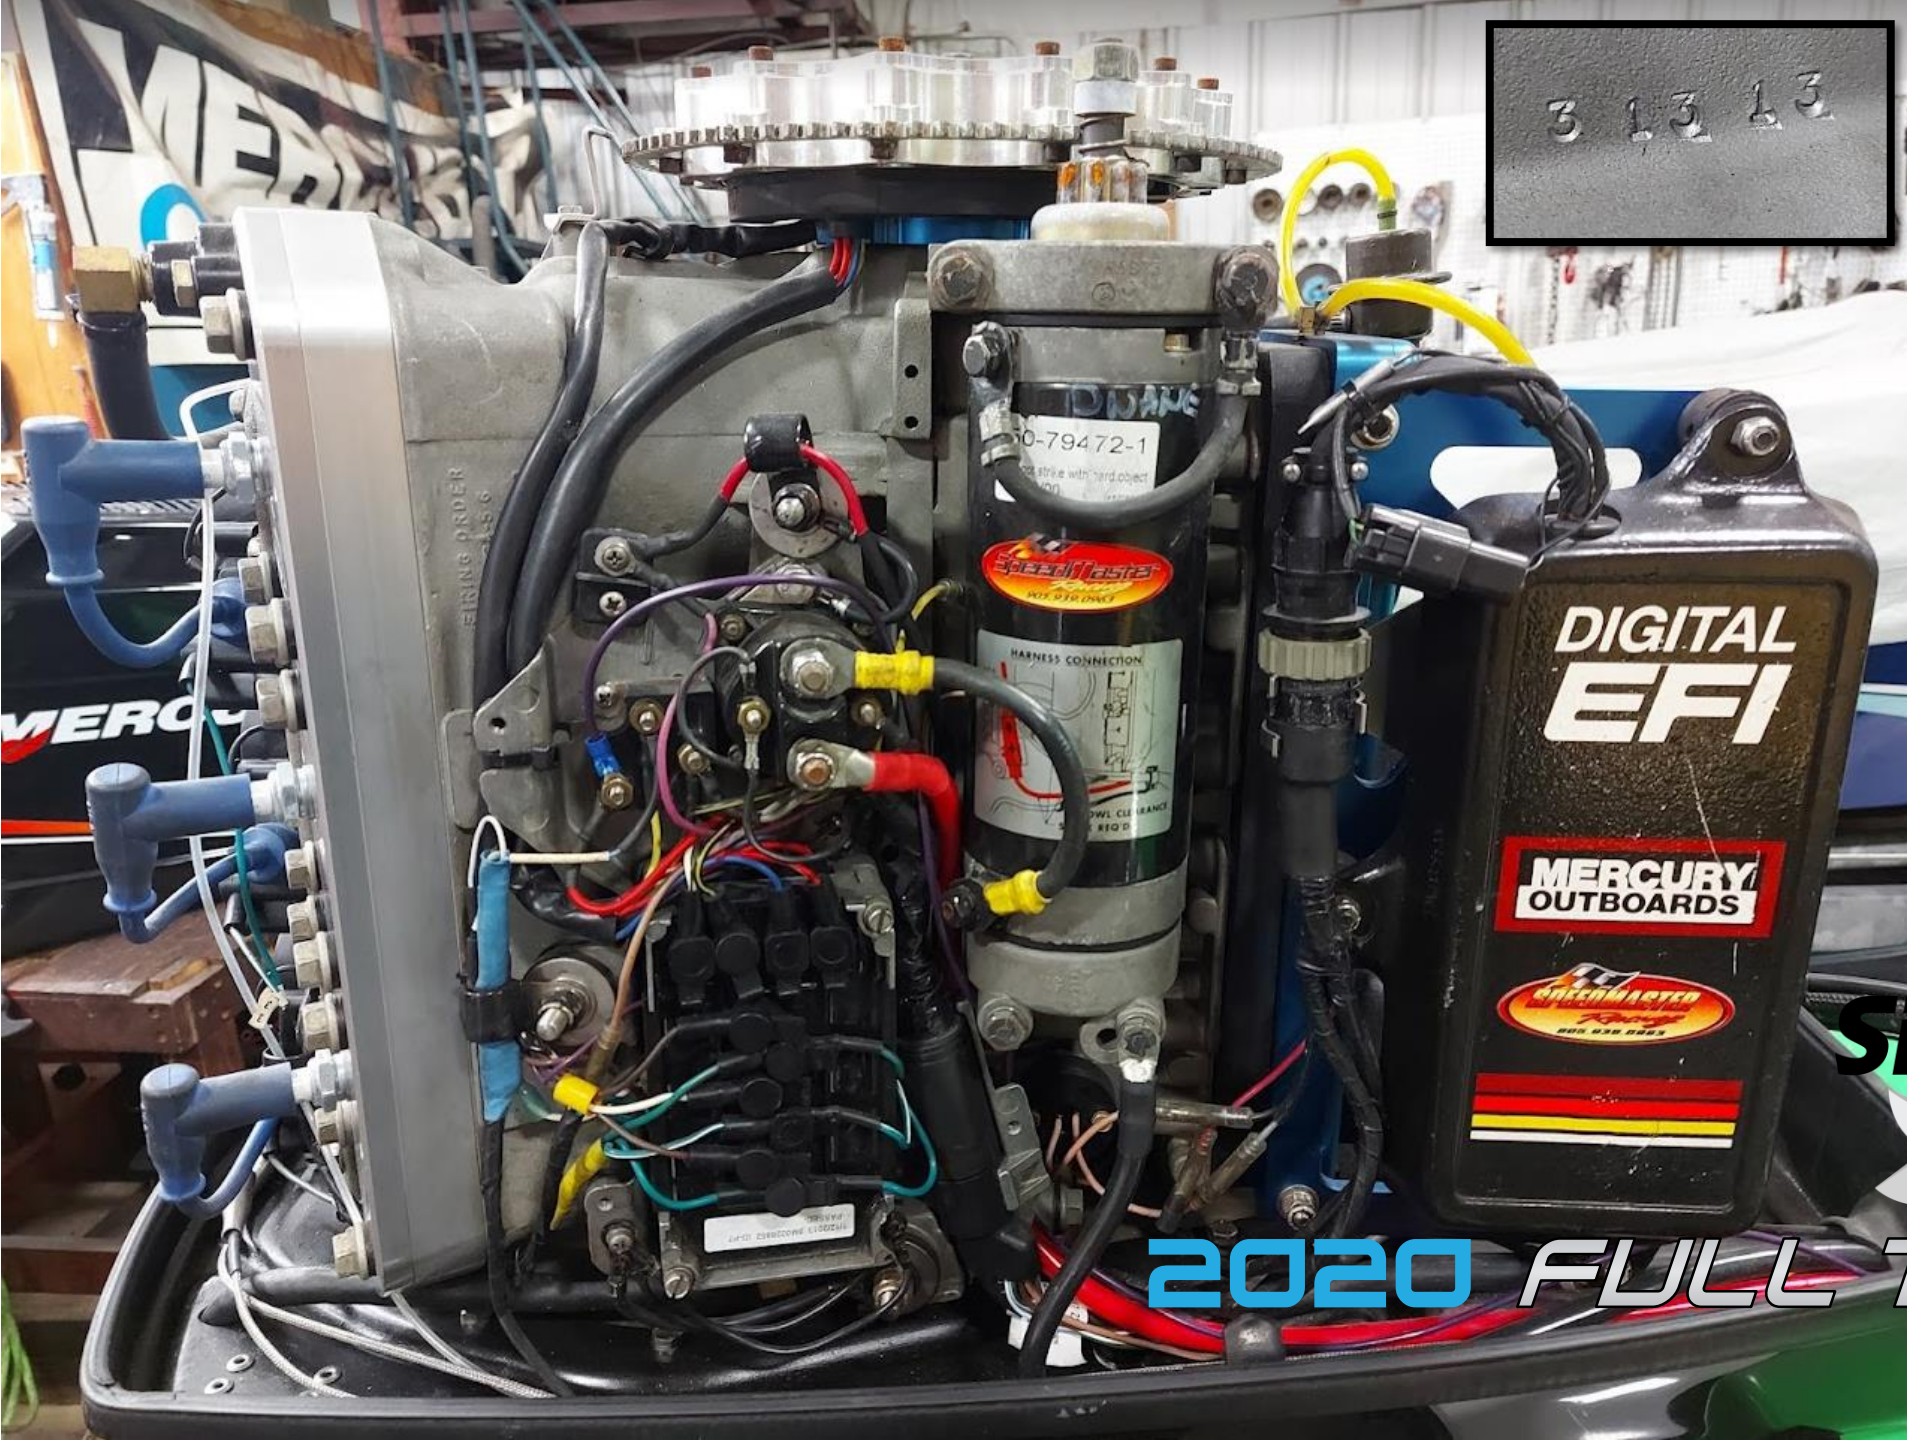

SPEEDMASTER
Marine

2020 FULL THROTTLE
Q51 DRAG

HUSTLER

SPEEDMASTER

2020 FULL THROTTLE

Q51 DRAG

SPEEDMASTER
Marine

2020 FULL THROTTLE
Q51 DRAG

SPEEDMASTER
Marine

2020 FULL THROTTLE
Q51 DRAG

SPEEDMASTER
Marine
2020 FULL THROTTLE
Q51 DRAG

3 13 43

SPEEDMASTER
Marine

2020 FULL THROTTLE
Q51 DRAG

SPEEDMASTER
Marine
2020 FULL THROTTLE
Q51 DRAG

SPEEDMASTER

2020 FULL THROTTLE

Q51 DRAG