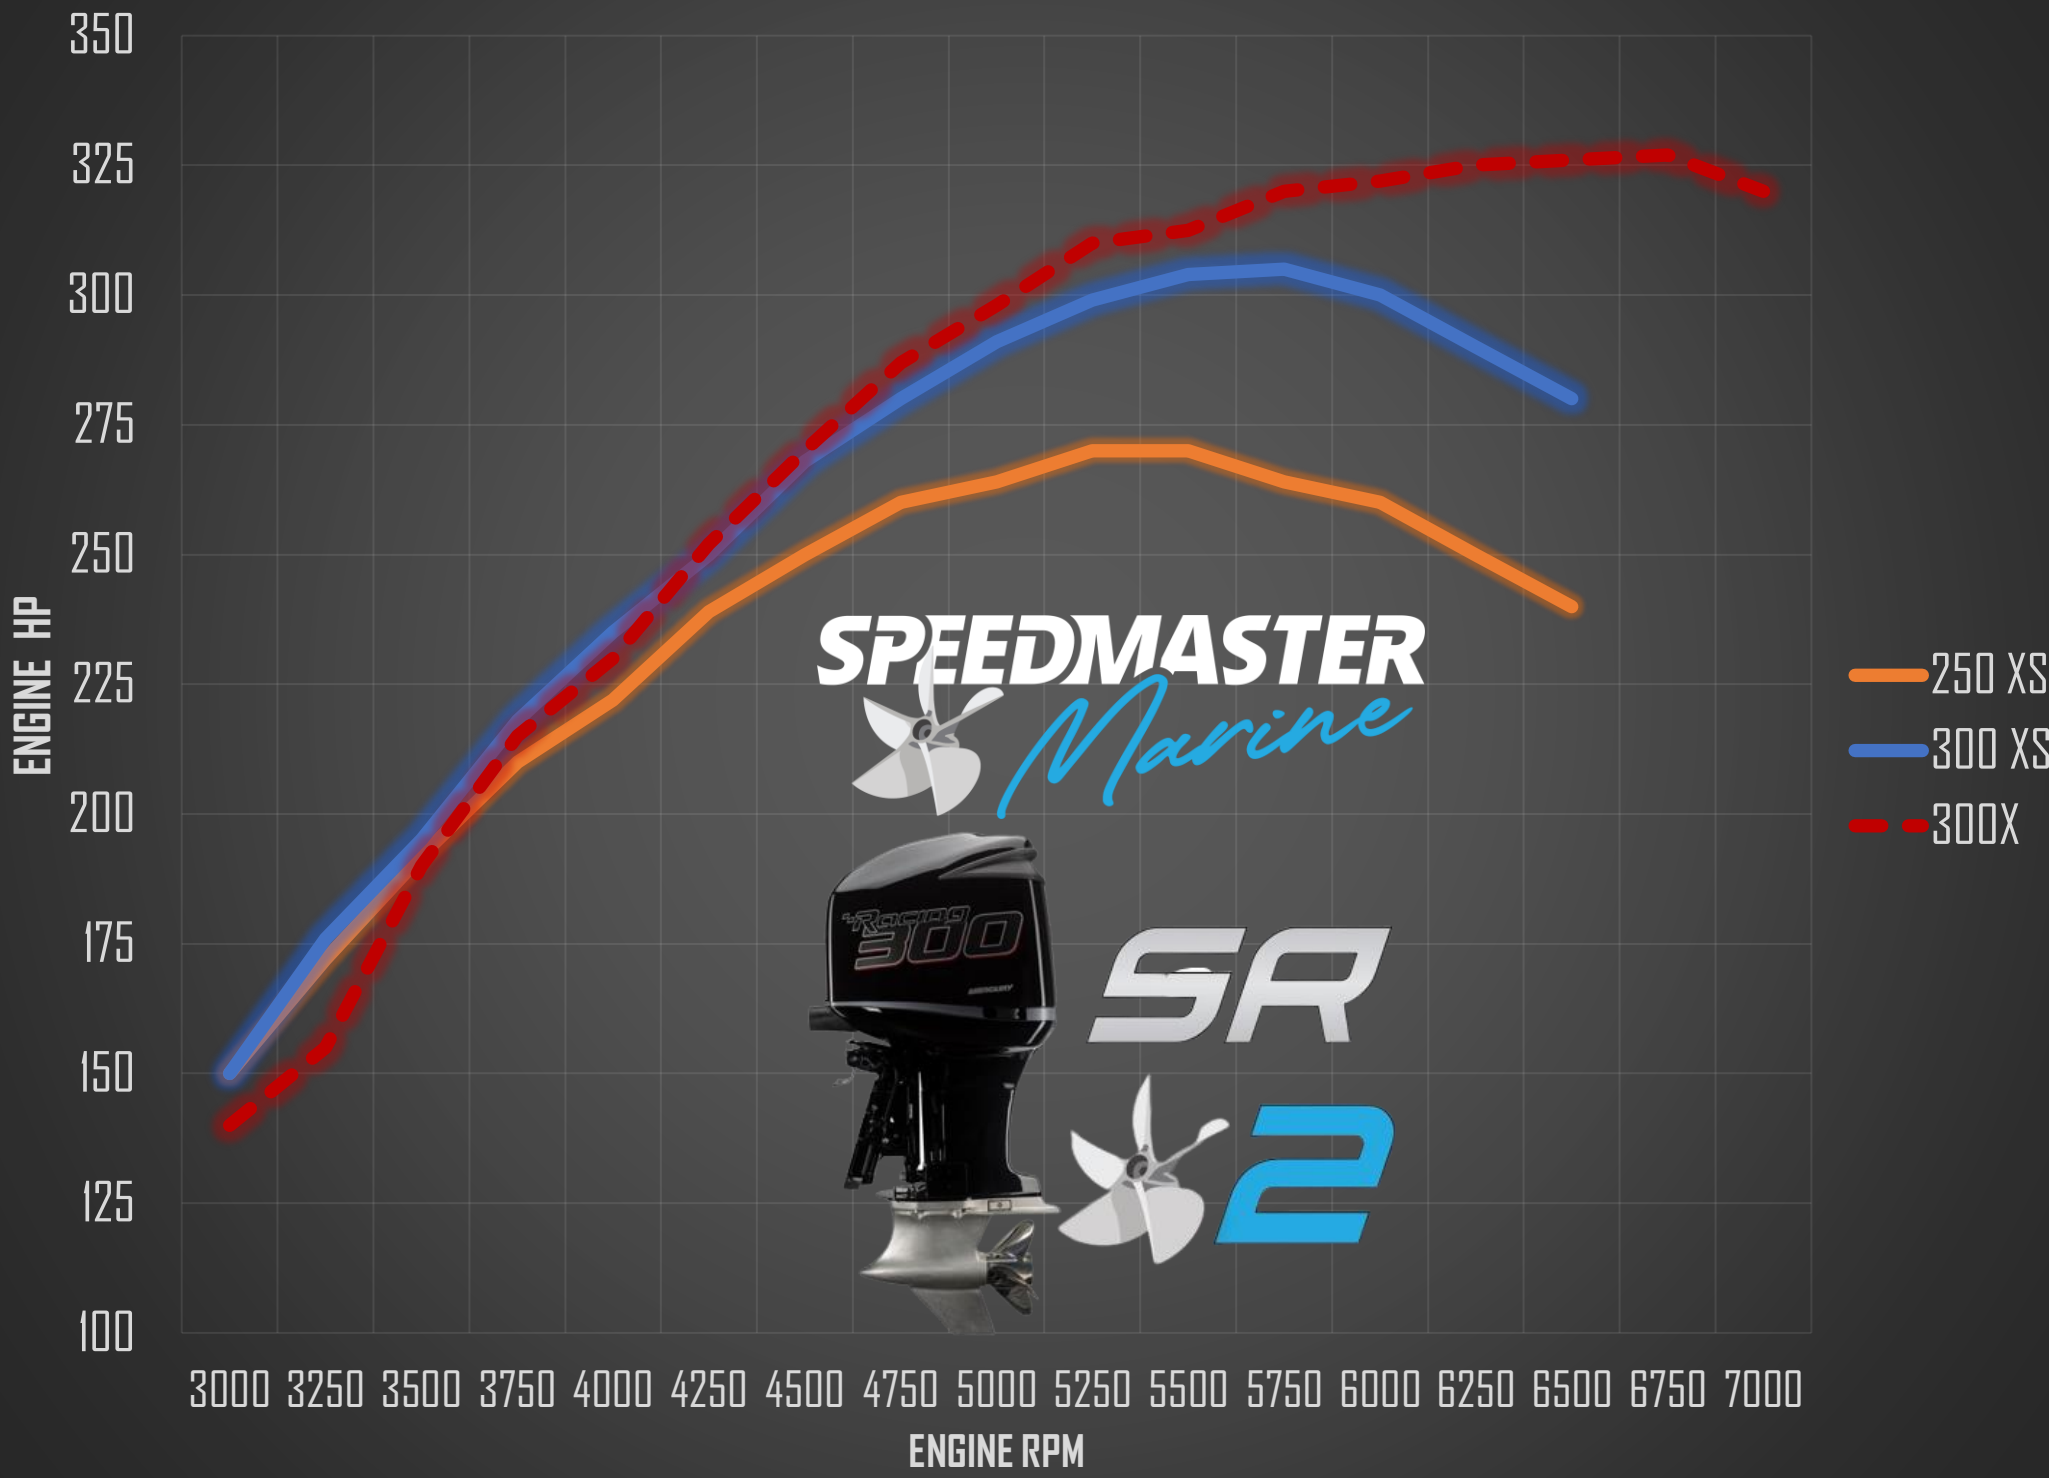

ENGINE HORSEPOWER

SPEEDMASTER
Marine

SR

- 250 XS
- 300 XS
- - 300X